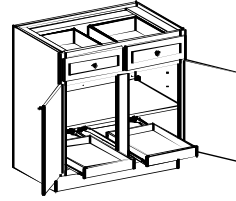

All doors are made of 3/4" solid wood with 6 coats of U.V. Cabinets cases are constructed with 5/8" plywood NO PRACTIAL BOARD.

### Cabinets Specification Size

Base Cabinet  
Width: 9" – 12"  
Height: 34.5"  
Depth: 24"

Base Cabinet  
Width: 15" – 21"  
Height: 34.5"  
Depth: 24"

Base Cabinet  
Width: 24" – 33"  
Height: 34.5"  
Depth: 24"

Base Cabinet  
Width: 33" – 36"  
Height: 34.5"  
Depth: 24"

3 Drawers Cabinet  
Width: 15" – 27"  
Height: 34.5"  
Depth: 24"

Base Corner Cabinets  
Width: 36"  
Height: 34.5"  
Depth: 24"

Wall Cabinets  
Width: 9" – 21"  
Height: 30", 36", 40"  
Depth: 12"